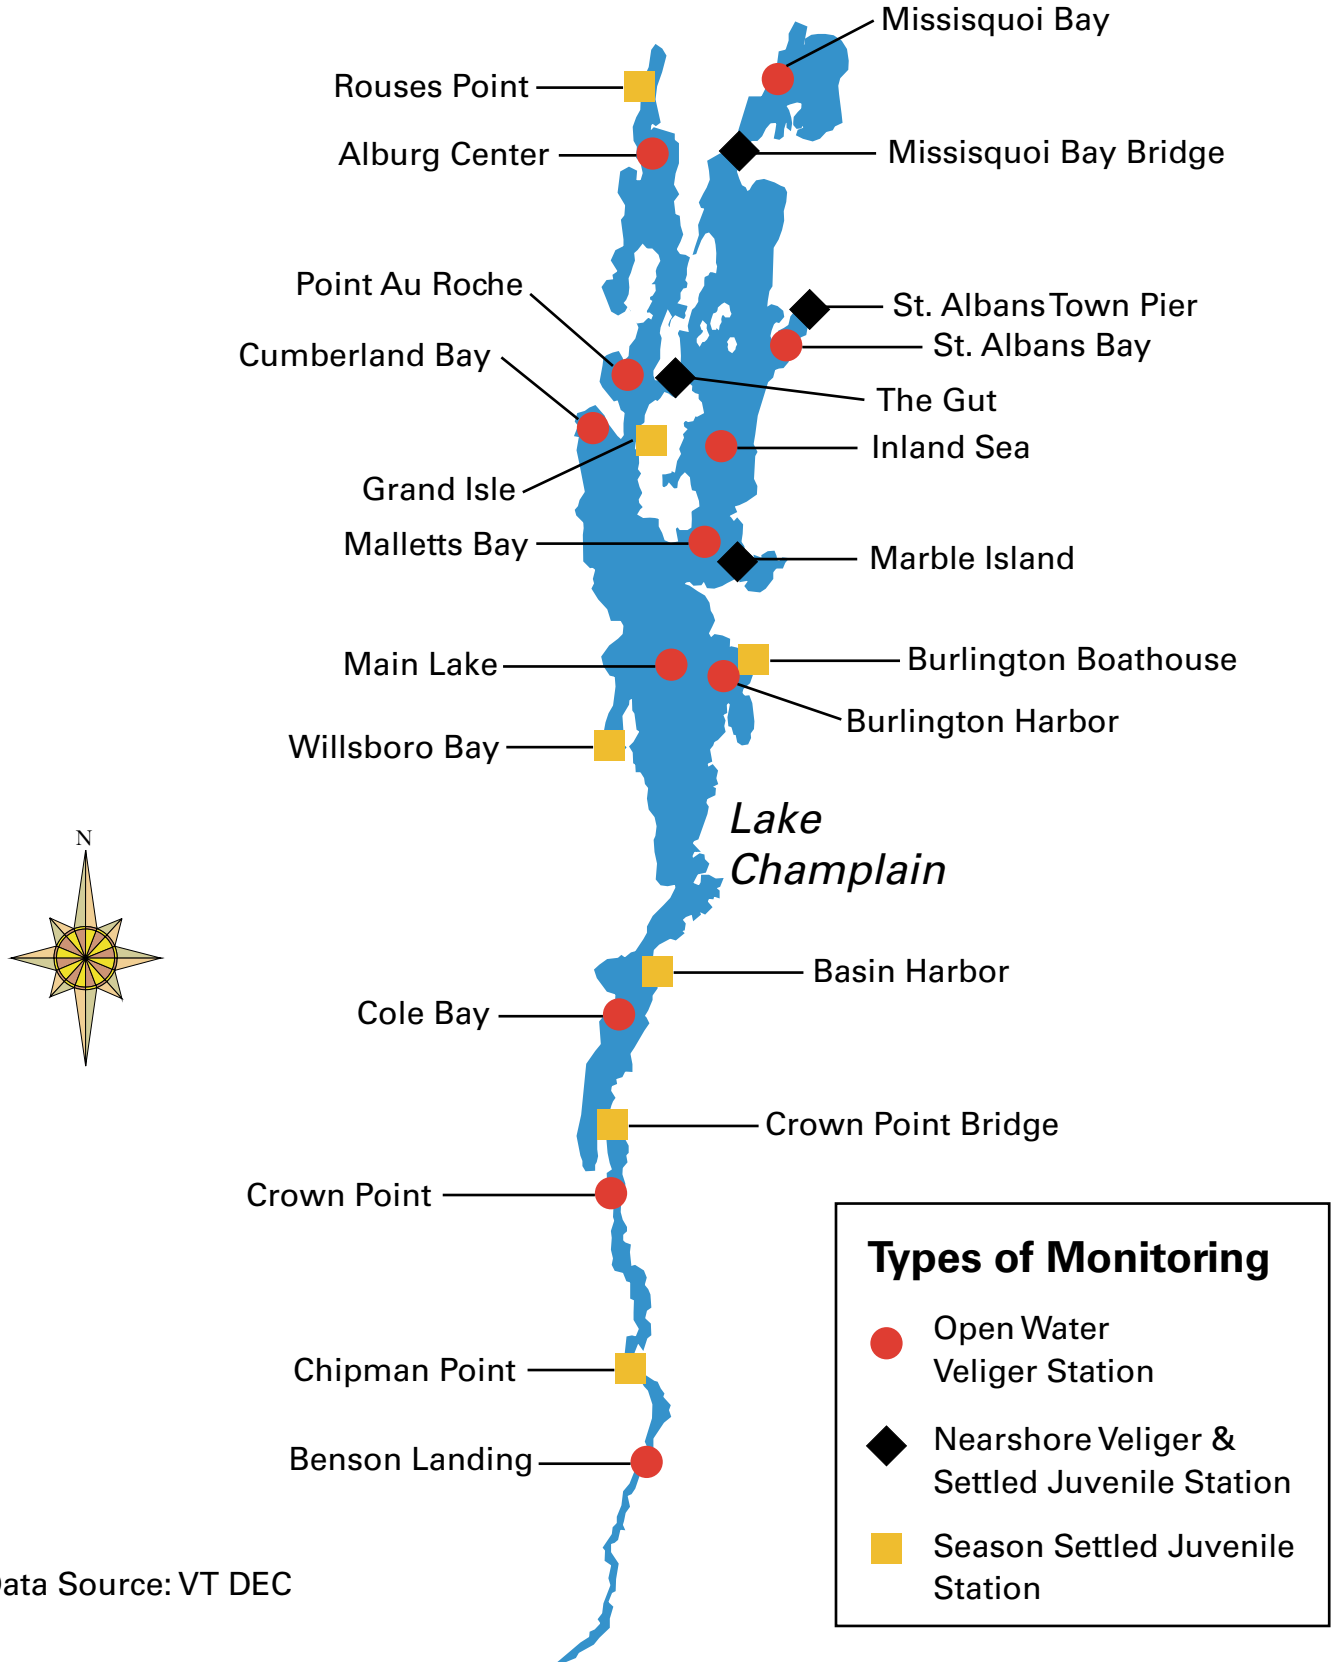

# Zebra Mussel Monitoring Sites, 2004

Data Source: VT DEC