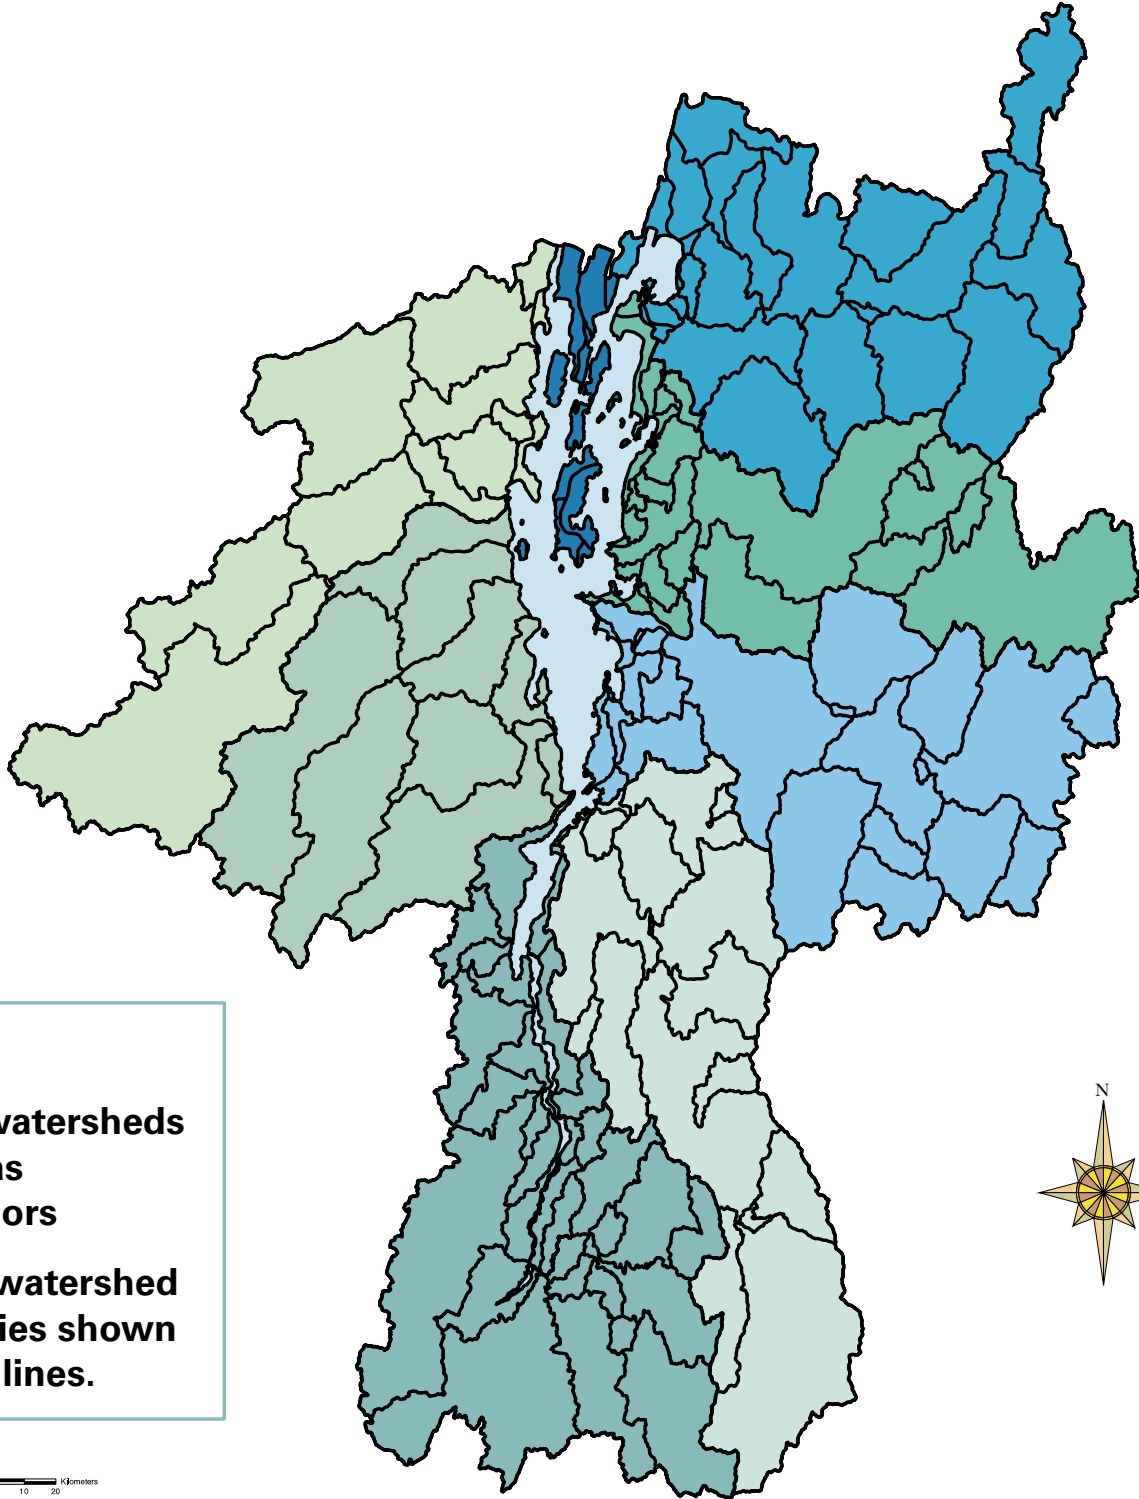

Watersheds as Hydrological Units

KEY

8-digit watersheds
shown as
solid colors

11-digit watershed
boundaries shown
as black lines.