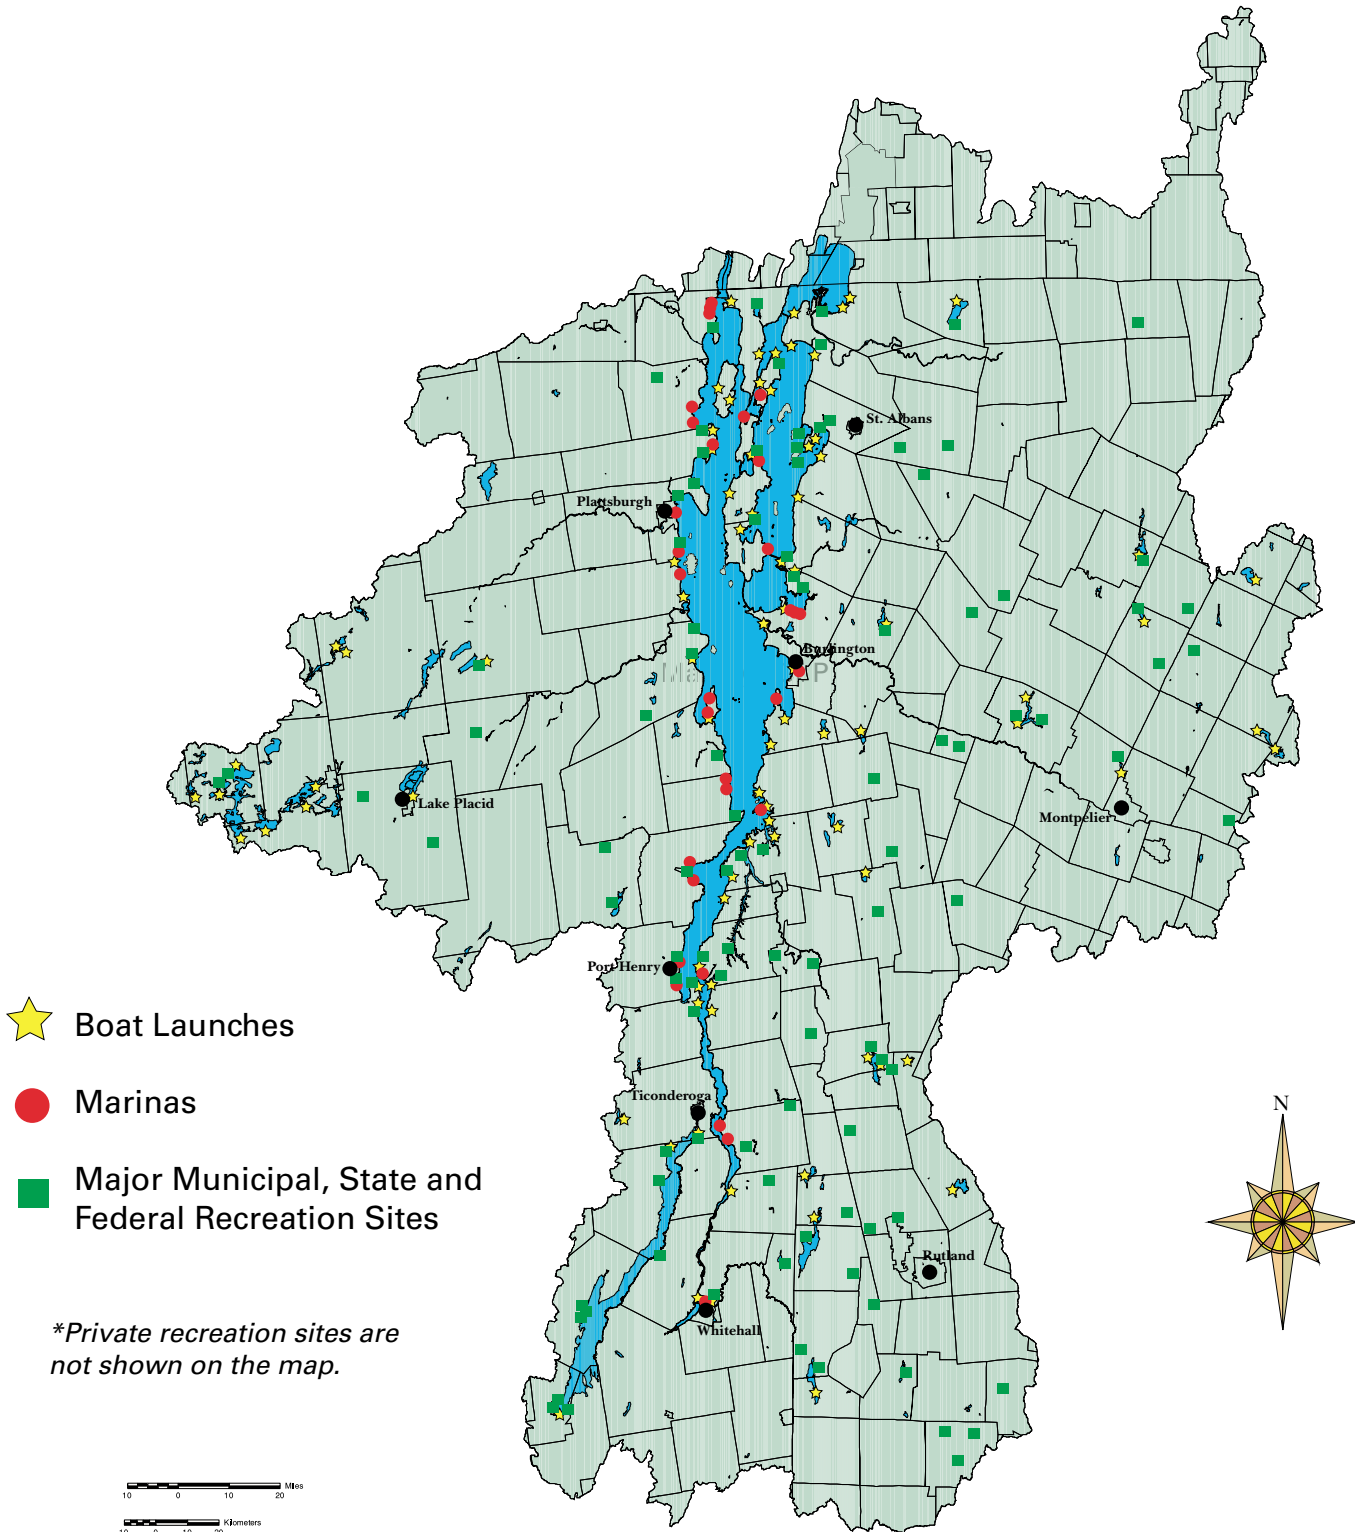

Recreation Sites and Lake Champlain Access

Data for near shore sites from:
*Lake Champlain Outdoor Recreation
Facilities Inventory, 1995.*